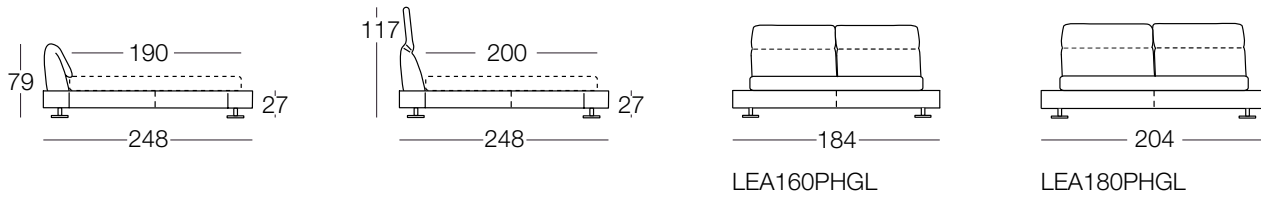

CHESTER

HIGHFLY

IPANEMA

IPANEMA CHROME'